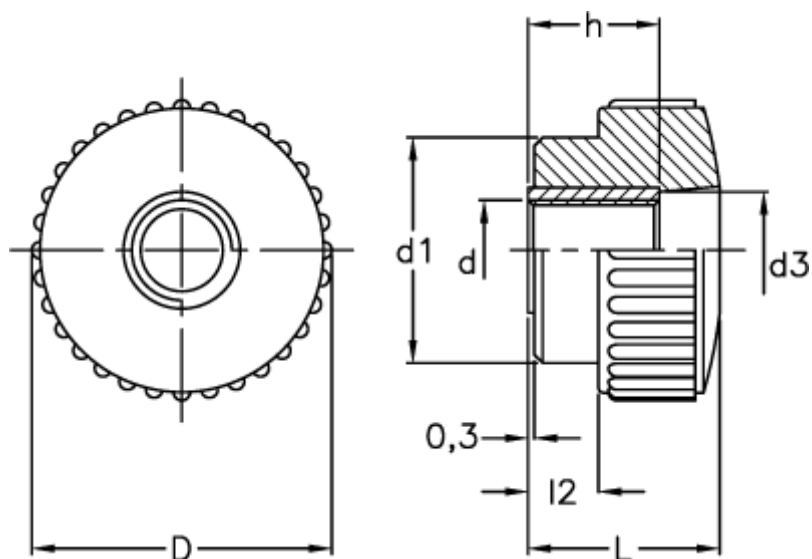

Data Sheet

Article number: 2302002412
Description: E+G Knurled grip knob
B.193/25 FP-M8

Measures

D	= 26
d1	= 19
d3	= 10
d 6H	= M8
h	= 15
L	= 18.0
l2	= 6